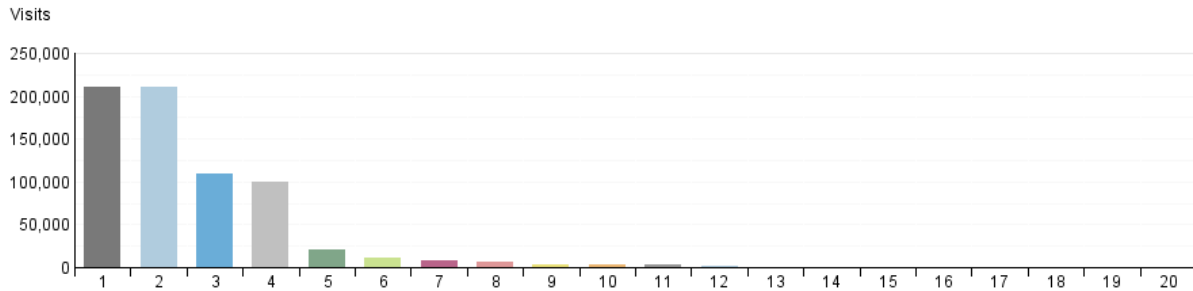

Countries

List of countries from where we have most of visitors to the portal.

Countries

COUNTRIES			
	Countries	Visits	% Visits
1.	United States (US)	210,096	30.46%
2.	India (IN)	209,736	30.41%
3.	Japan (JP)	109,952	15.94%
4.	Singapore (SG)	100,008	14.50%
5.	Netherlands (NL)	21,259	3.08%
6.	United Kingdom (UK)	10,295	1.49%
7.	Malaysia (MY)	8,024	1.16%
8.	Western Europe - country unspecified (EU)	6,212	0.90%
9.	France (FR)	3,881	0.56%
10.	Germany (DE)	2,838	0.41%
11.	Canada (CA)	2,736	0.40%
12.	Italy (IT)	1,087	0.16%
13.	Spain (ES)	609	0.09%
14.	Thailand (TH)	495	0.07%
15.	Brazil (BR)	437	0.06%
16.	Hong Kong (HK)	376	0.05%
17.	Unknown Country	349	0.05%
18.	Argentina (AR)	271	0.04%
19.	Sweden (SE)	270	0.04%
20.	Australia (AU)	227	0.03%