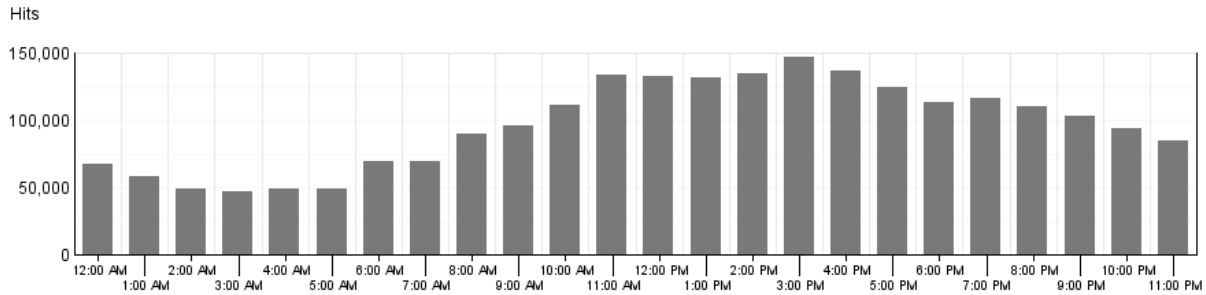

Visitors Dashboard

This reports presents an overview of the Visitors Pattern to the portal.

VISIT SUMMARY	
Visits	689,796
Average per Day	28,741
Average Visit Duration	00:18:47
Median Visit Duration	00:04:47
International Visits	69.54%
Visits of Unknown Origin	0.05%
Visits from Your Country: India (IN)	30.41%

Countries

COUNTRIES			
	Countries	Visits	% Visits
1.	United States (US)	210,096	30.46%
2.	India (IN)	209,736	30.41%
3.	Japan (JP)	109,952	15.94%
4.	Singapore (SG)	100,008	14.50%
5.	Netherlands (NL)	21,259	3.08%
6.	United Kingdom (UK)	10,295	1.49%
7.	Malaysia (MY)	8,024	1.16%
8.	Western Europe - country unspecified (EU)	6,212	0.90%
9.	France (FR)	3,881	0.56%
10.	Germany (DE)	2,838	0.41%
11.	Canada (CA)	2,736	0.40%
12.	Italy (IT)	1,087	0.16%
13.	Spain (ES)	609	0.09%
14.	Thailand (TH)	495	0.07%
15.	Brazil (BR)	437	0.06%
16.	Hong Kong (HK)	376	0.05%
17.	Unknown Country	349	0.05%
18.	Argentina (AR)	271	0.04%
19.	Sweden (SE)	270	0.04%
20.	Australia (AU)	227	0.03%

Hits by Hour of the Day

This report shows the most and the least active hour of the day for the report period. If there are several days in the report period, the value presented is the sum of all hits during that period of time for all days.

Hits by Hour of the Day

HITS BY HOUR OF THE DAY		
Hour	Hits	% Hits
00:00	67,650	2.92%
01:00	58,256	2.51%
02:00	48,617	2.10%
03:00	47,168	2.03%
04:00	48,618	2.10%
05:00	49,097	2.12%
06:00	69,577	3.00%
07:00	69,793	3.01%
08:00	89,593	3.87%
09:00	96,187	4.15%
10:00	111,571	4.81%
11:00	134,017	5.78%
12:00	132,752	5.73%
13:00	131,274	5.66%
14:00	135,034	5.83%
15:00	146,724	6.33%
16:00	136,541	5.89%
17:00	124,728	5.38%
18:00	113,216	4.88%
19:00	116,349	5.02%
20:00	109,940	4.74%
21:00	103,286	4.46%
22:00	93,415	4.03%
23:00	84,507	3.65%