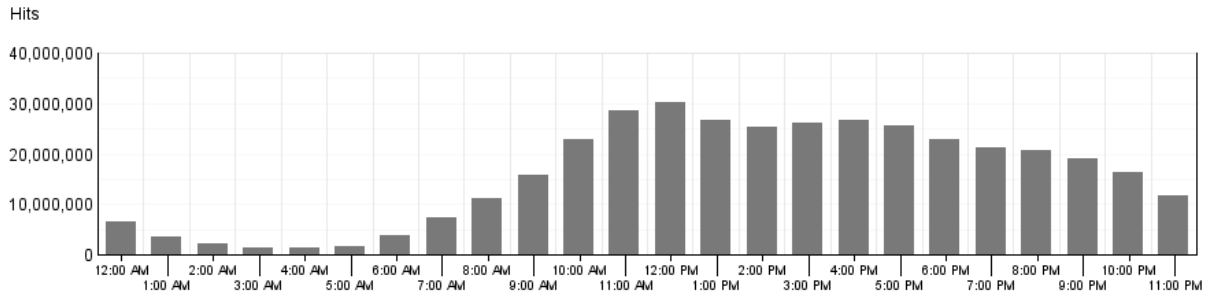

## Visitors Dashboard

This reports presents an overview of the Visitors Pattern to the portal.

VISIT SUMMARY	
Visits	2,690,152
Average per Day	86,779
Average Visit Duration	00:09:20
Median Visit Duration	00:01:36
International Visits	52.96%
Visits of Unknown Origin	0.93%
Visits from Your Country: India (IN)	46.11%

### Countries

COUNTRIES			
	Countries	Visits	% Visits
1.	Ottawa, Canada	563,612	21.15%
2.	Mumbai, India	284,581	10.68%
3.	Bangalore, India	218,436	8.20%
4.	New Delhi, India	184,219	6.91%
5.	Delhi, India	164,634	6.18%
6.	Gurgaon, India	155,238	5.83%
7.	Brisbane, Australia	144,394	5.42%
8.	Jakarta, Indonesia	139,163	5.22%
9.	Chantilly, Virginia, United States	86,484	3.25%
10.	Downers Grove, Illinois, United States	54,791	2.06%
11.	Lincoln, Massachusetts, United States	53,742	2.02%
12.	Calcutta, India	45,091	1.69%
13.	Amsterdam, Netherlands	45,000	1.69%
14.	Reserved, **	40,525	1.52%
15.	Hyderabad, India	39,202	1.47%
16.	Pune, India	29,101	1.09%
17.	Chennai, India	22,993	0.86%
18.	Northvale, New Jersey, United States	15,714	0.59%
19.	Chandigarh, India	15,671	0.59%
20.	Beijing, China	14,496	0.54%

## Hits by Hour of the Day

This report shows the most and the least active hour of the day for the report period. If there are several days in the report period, the value presented is the sum of all hits during that period of time for all days.

### Hits by Hour of the Day

HITS BY HOUR OF THE DAY		
Hour	Hits	% Hits
00:00	3,878,201	1.95%
01:00	2,223,123	1.12%
02:00	1,279,924	0.64%
03:00	901,745	0.45%
04:00	822,777	0.41%
05:00	1,124,101	0.57%
06:00	2,316,302	1.17%
07:00	4,293,134	2.16%
08:00	6,129,404	3.08%
09:00	8,489,022	4.27%
10:00	11,805,857	5.94%
11:00	14,342,387	7.21%
12:00	15,176,921	7.63%
13:00	13,846,209	6.96%
14:00	12,827,835	6.45%
15:00	13,182,420	6.63%
16:00	13,258,475	6.67%
17:00	12,657,503	6.37%
18:00	11,503,264	5.79%
19:00	11,098,619	5.58%
20:00	11,127,683	5.60%
21:00	10,416,474	5.24%
22:00	9,338,613	4.70%
23:00	6,761,469	3.40%