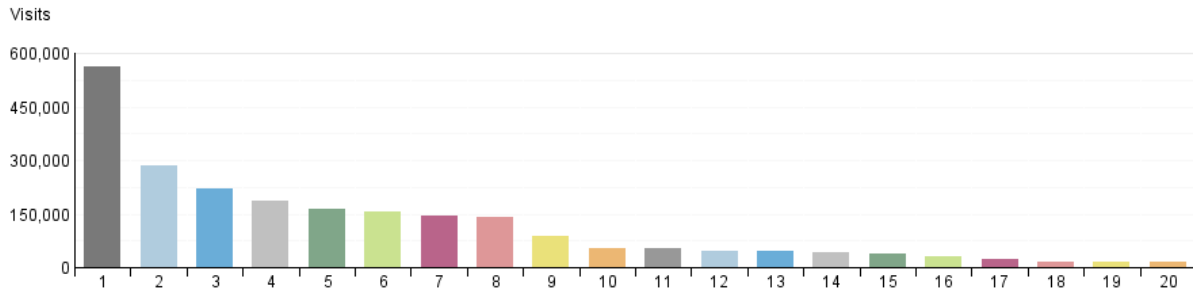

Countries

List of countries from where we have most of visitors to the portal.

Countries

COUNTRIES			
	Countries	Visits	% Visits
1.	Ottawa, Canada	563,612	21.15%
2.	Mumbai, India	284,581	10.68%
3.	Bangalore, India	218,436	8.20%
4.	New Delhi, India	184,219	6.91%
5.	Delhi, India	164,634	6.18%
6.	Gurgaon, India	155,238	5.83%
7.	Brisbane, Australia	144,394	5.42%
8.	Jakarta, Indonesia	139,163	5.22%
9.	Chantilly, Virginia, United States	86,484	3.25%
10.	Downers Grove, Illinois, United States	54,791	2.06%
11.	Lincoln, Massachusetts, United States	53,742	2.02%
12.	Calcutta, India	45,091	1.69%
13.	Amsterdam, Netherlands	45,000	1.69%
14.	Reserved, **	40,525	1.52%
15.	Hyderabad, India	39,202	1.47%
16.	Pune, India	29,101	1.09%
17.	Chennai, India	22,993	0.86%
18.	Northvale, New Jersey, United States	15,714	0.59%
19.	Chandigarh, India	15,671	0.59%
20.	Beijing, China	14,496	0.54%