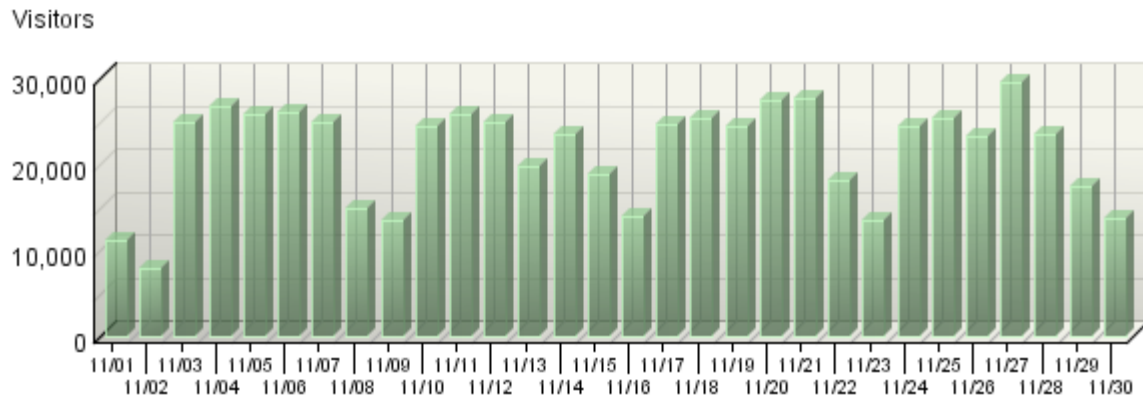

Countries

	Countries	Visits	% Visits
1.	India (IN)	332,696	42.89%
2.	United States (US)	197,550	25.47%
3.	Unknown Country	138,202	17.82%
4.	Australia (AU)	18,481	2.38%
5.	United Kingdom (UK)	12,487	1.61%
6.	Singapore (SG)	10,248	1.32%
7.	Germany (DE)	6,091	0.79%
8.	United Arab Emirates (AE)	6,012	0.78%
9.	Western Europe - country unspecified (EU)	4,508	0.58%
10.	Netherlands (NL)	4,105	0.53%
11.	Canada (CA)	3,754	0.48%
12.	France (FR)	2,645	0.34%
13.	Saudi Arabia (SA)	2,569	0.33%
14.	China (CN)	2,430	0.31%
15.	Japan (JP)	2,294	0.30%
16.	Korea (South) (KR)	2,173	0.28%
17.	Austria (AT)	2,106	0.27%
18.	Hong Kong (HK)	1,947	0.25%
19.	South Africa (ZA)	1,381	0.18%
20.	Spain (ES)	1,361	0.18%
Items 1–20 of 188			

Cities

List of the cities with most active visitors to the portal.

Cities

	City	Visits	% Visits
1.	Marina Del Rey, California, United States	120,844	21.86%
2.	Mumbai, India	94,208	17.04%
3.	NICNET, India	90,631	16.40%
4.	Delhi, India	73,140	13.23%
5.	Milton, Australia	15,617	2.83%
6.	Chantilly, Virginia, United States	13,043	2.36%
7.	Singapore, Singapore	10,170	1.84%
8.	Dubai, United Arab Emirates	5,710	1.03%
9.	Redmond, Washington, United States	5,298	0.96%
10.	London, United Kingdom	4,969	0.90%
11.	Gandhinagar, India	3,854	0.70%
12.	Chicago, Illinois, United States	3,821	0.69%
13.	Amsterdam, Netherlands	3,771	0.68%
14.	Bangalore, India	3,732	0.68%
15.	Chennai, India	2,533	0.46%
16.	Washington, D.C., United States	2,370	0.43%
17.	Beijing, China	2,202	0.40%
18.	Frankfurt, Germany	2,085	0.38%
19.	Seoul, Korea (South)	1,976	0.36%
Items 1–19 of 2,948			

Hits by day of the month

Day	Visitors
11/01	11,057
11/02	7,926
11/03	24,853
11/04	26,639
11/05	25,756
11/06	26,154
11/07	24,777
11/08	14,771
11/09	13,553
11/10	24,385
11/11	25,706
11/12	24,934
11/13	19,722
11/14	23,428
11/15	18,740
11/16	13,872
11/17	24,657
11/18	25,399
11/19	24,339
11/20	27,542
11/21	27,687
11/22	18,173
11/23	13,538
11/24	24,483
11/25	25,257
11/26	23,288
11/27	29,619