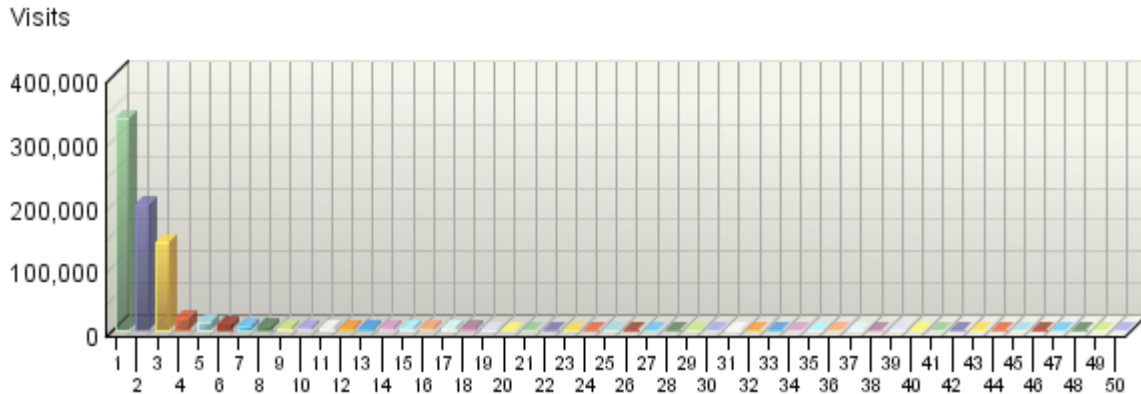

Countries

List of countries from where we have most of visitors to the portal.

Countries

	Countries	Visits	% Visits
1.	India (IN)	332,696	42.89%
2.	United States (US)	197,550	25.47%
3.	Unknown Country	138,202	17.82%
4.	Australia (AU)	18,481	2.38%
5.	United Kingdom (UK)	12,487	1.61%
6.	Singapore (SG)	10,248	1.32%
7.	Germany (DE)	6,091	0.79%
8.	United Arab Emirates (AE)	6,012	0.78%
9.	Western Europe - country unspecified (EU)	4,508	0.58%
10.	Netherlands (NL)	4,105	0.53%
11.	Canada (CA)	3,754	0.48%
12.	France (FR)	2,645	0.34%
13.	Saudi Arabia (SA)	2,569	0.33%
14.	China (CN)	2,430	0.31%
15.	Japan (JP)	2,294	0.30%
16.	Korea (South) (KR)	2,173	0.28%
17.	Austria (AT)	2,106	0.27%
18.	Hong Kong (HK)	1,947	0.25%
19.	South Africa (ZA)	1,381	0.18%
20.	Spain (ES)	1,361	0.18%
Items 1–20 of 188