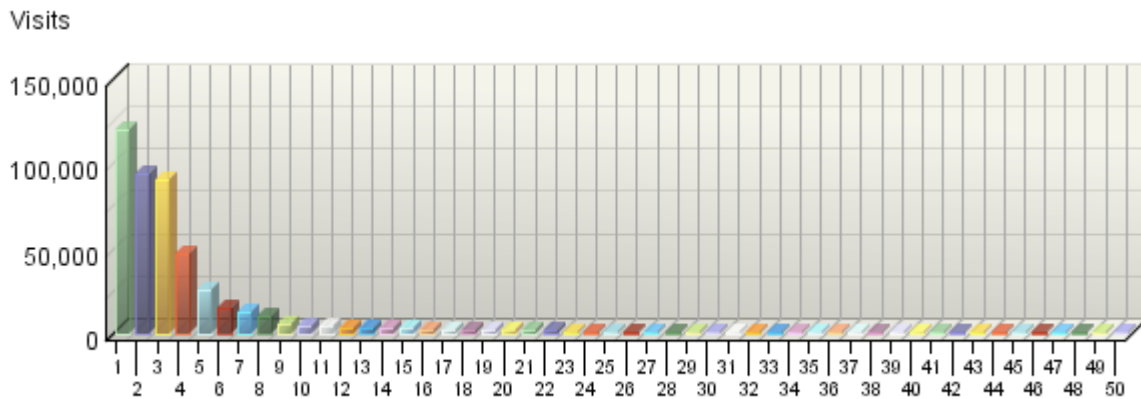

Visitor Summary	
Visitors	508,947
Visitors Who Visited Once	441,279
Visitors Who Visited More Than Once	67,668
Average Visits per Visitor	1.52

Countries

List of countries from where we have most of visitors to the portal.

Countries

	Countries	Visits	% Visits
1.	India (IN)	332,696	42.89%
2.	United States (US)	197,550	25.47%
3.	Unknown Country	138,202	17.82%
4.	Australia (AU)	18,481	2.38%
5.	United Kingdom (UK)	12,487	1.61%
6.	Singapore (SG)	10,248	1.32%
7.	Germany (DE)	6,091	0.79%
8.	United Arab Emirates (AE)	6,012	0.78%
9.	Western Europe - country unspecified (EU)	4,508	0.58%
10.	Netherlands (NL)	4,105	0.53%
11.	Canada (CA)	3,754	0.48%
12.	France (FR)	2,645	0.34%
13.	Saudi Arabia (SA)	2,569	0.33%
14.	China (CN)	2,430	0.31%
15.	Japan (JP)	2,294	0.30%
16.	Korea (South) (KR)	2,173	0.28%
17.	Austria (AT)	2,106	0.27%
18.	Hong Kong (HK)	1,947	0.25%
19.	South Africa (ZA)	1,381	0.18%
20.	Spain (ES)	1,361	0.18%
Items 1–20 of 188			

Cities

List of the cities with most active visitors to the portal.

Cities

	City	Visits	% Visits
1.	Marina Del Rey, California, United States	120,844	21.86%
2.	Mumbai, India	94,208	17.04%
3.	NICNET, India	90,631	16.40%
4.	Delhi, India	73,140	13.23%
5.	Milton, Australia	15,617	2.83%
6.	Chantilly, Virginia, United States	13,043	2.36%
7.	Singapore, Singapore	10,170	1.84%
8.	Dubai, United Arab Emirates	5,710	1.03%
9.	Redmond, Washington, United States	5,298	0.96%
10.	London, United Kingdom	4,969	0.90%
11.	Gandhinagar, India	3,854	0.70%
12.	Chicago, Illinois, United States	3,821	0.69%
13.	Amsterdam, Netherlands	3,771	0.68%
14.	Bangalore, India	3,732	0.68%
15.	Chennai, India	2,533	0.46%
16.	Washington, D.C., United States	2,370	0.43%
17.	Beijing, China	2,202	0.40%
18.	Frankfurt, Germany	2,085	0.38%
19.	Seoul, Korea (South)	1,976	0.36%
Items 1–19 of 2,948			